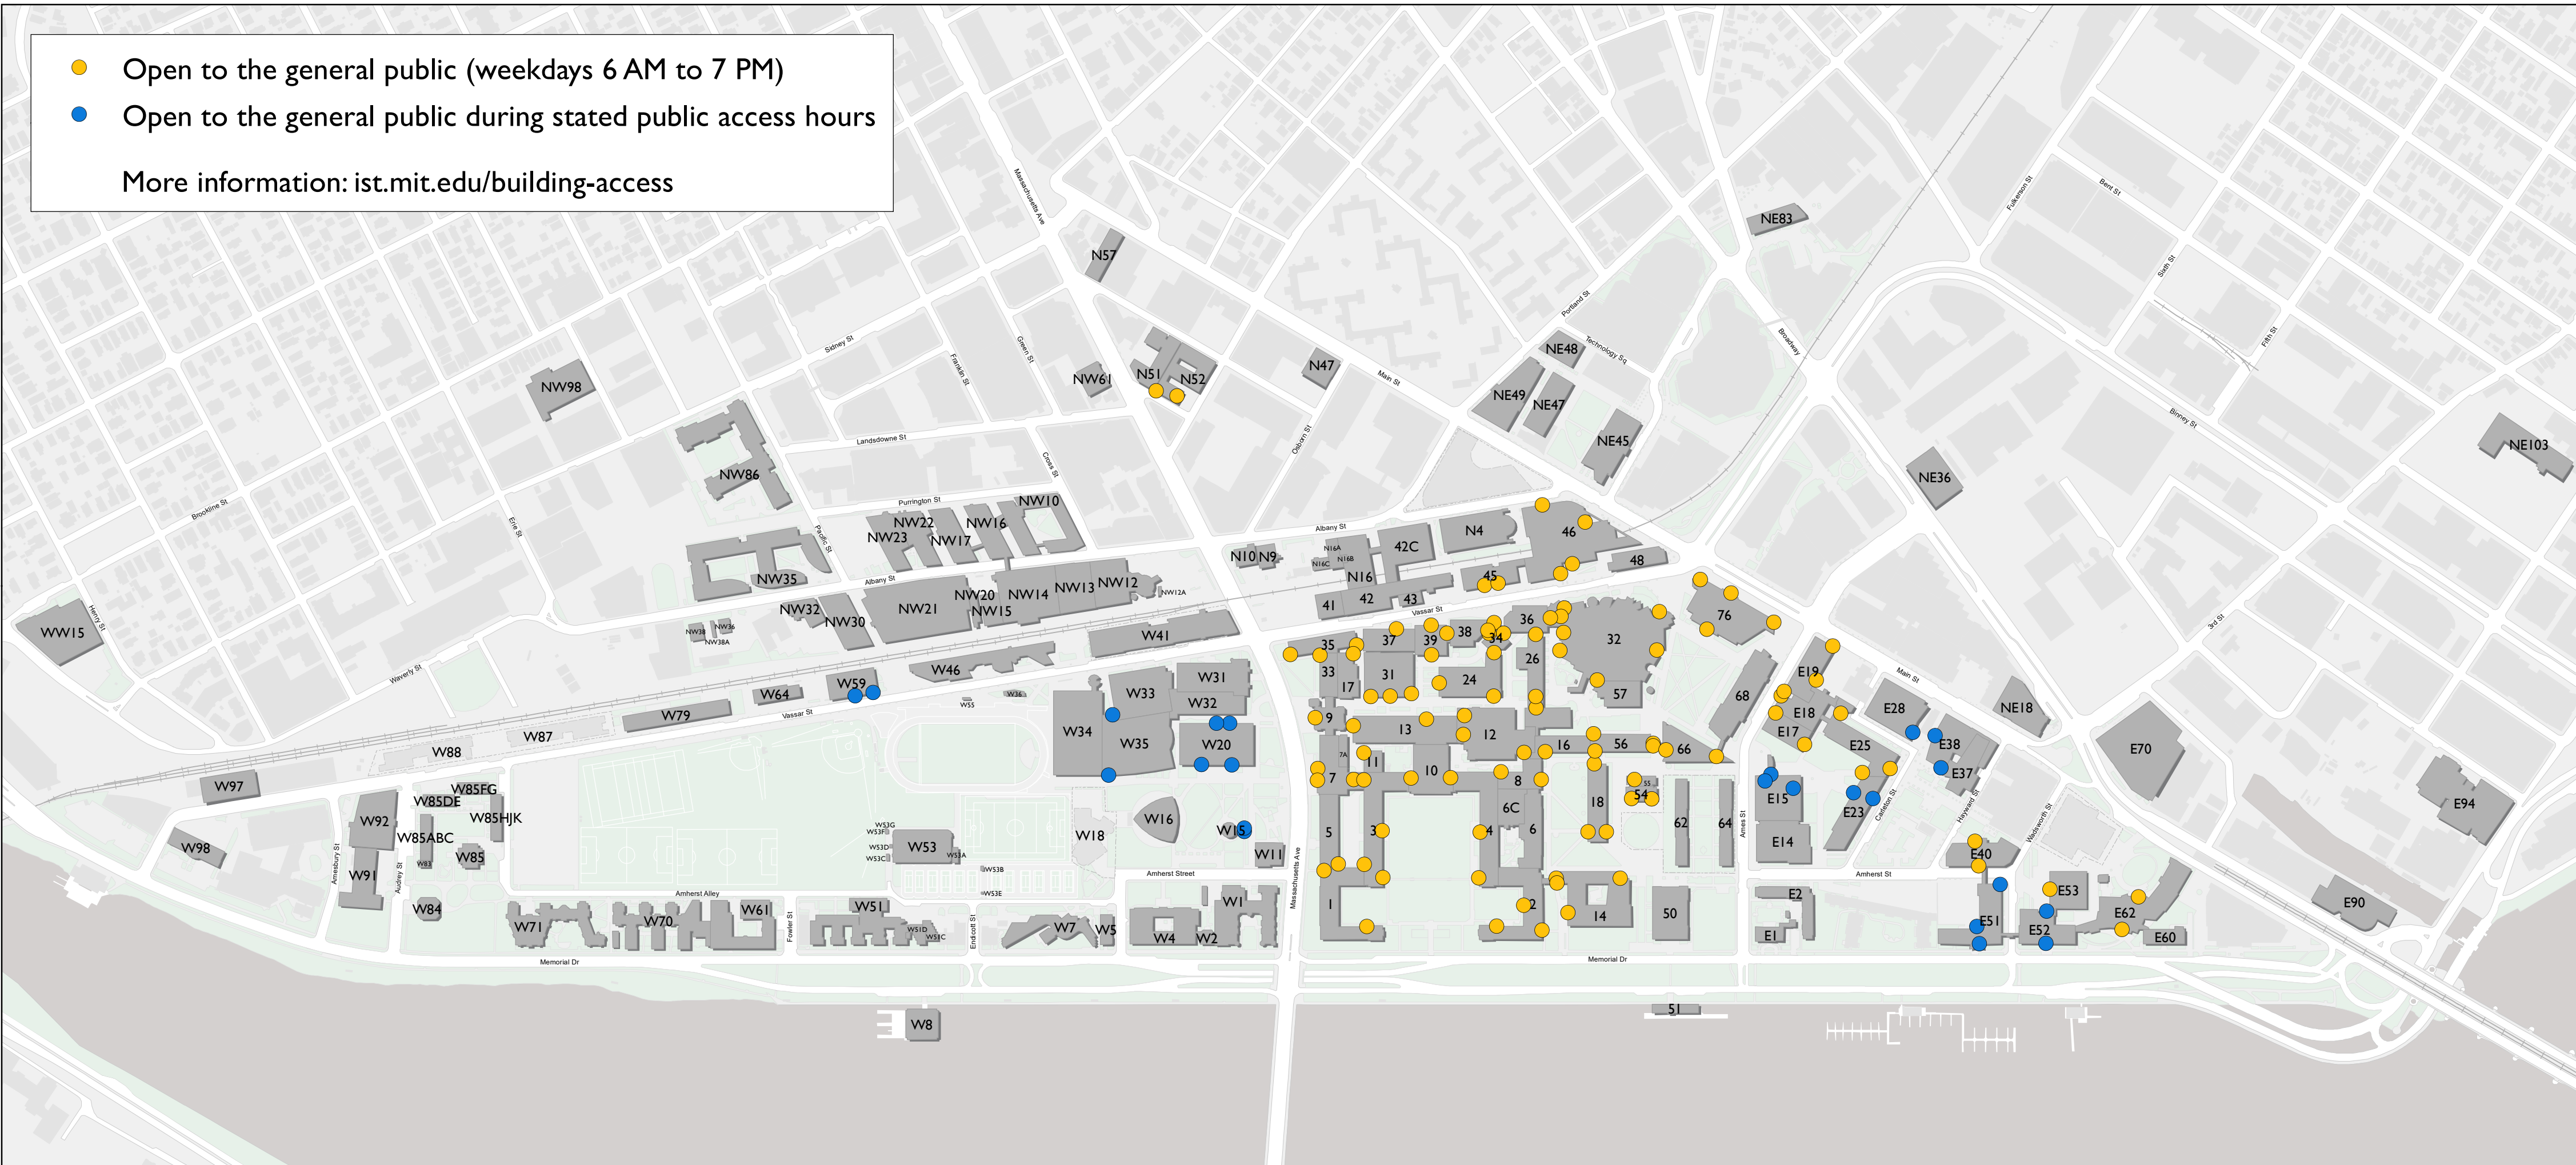

- Open to the general public (weekdays 6 AM to 7 PM)
  - Open to the general public during stated public access hours
- More information: [ist.mit.edu/building-access](http://ist.mit.edu/building-access)

500 Feet

### MIT Public Entrances

Updated: February 13, 2024  
 Basemap: Facility Information Systems (2024)