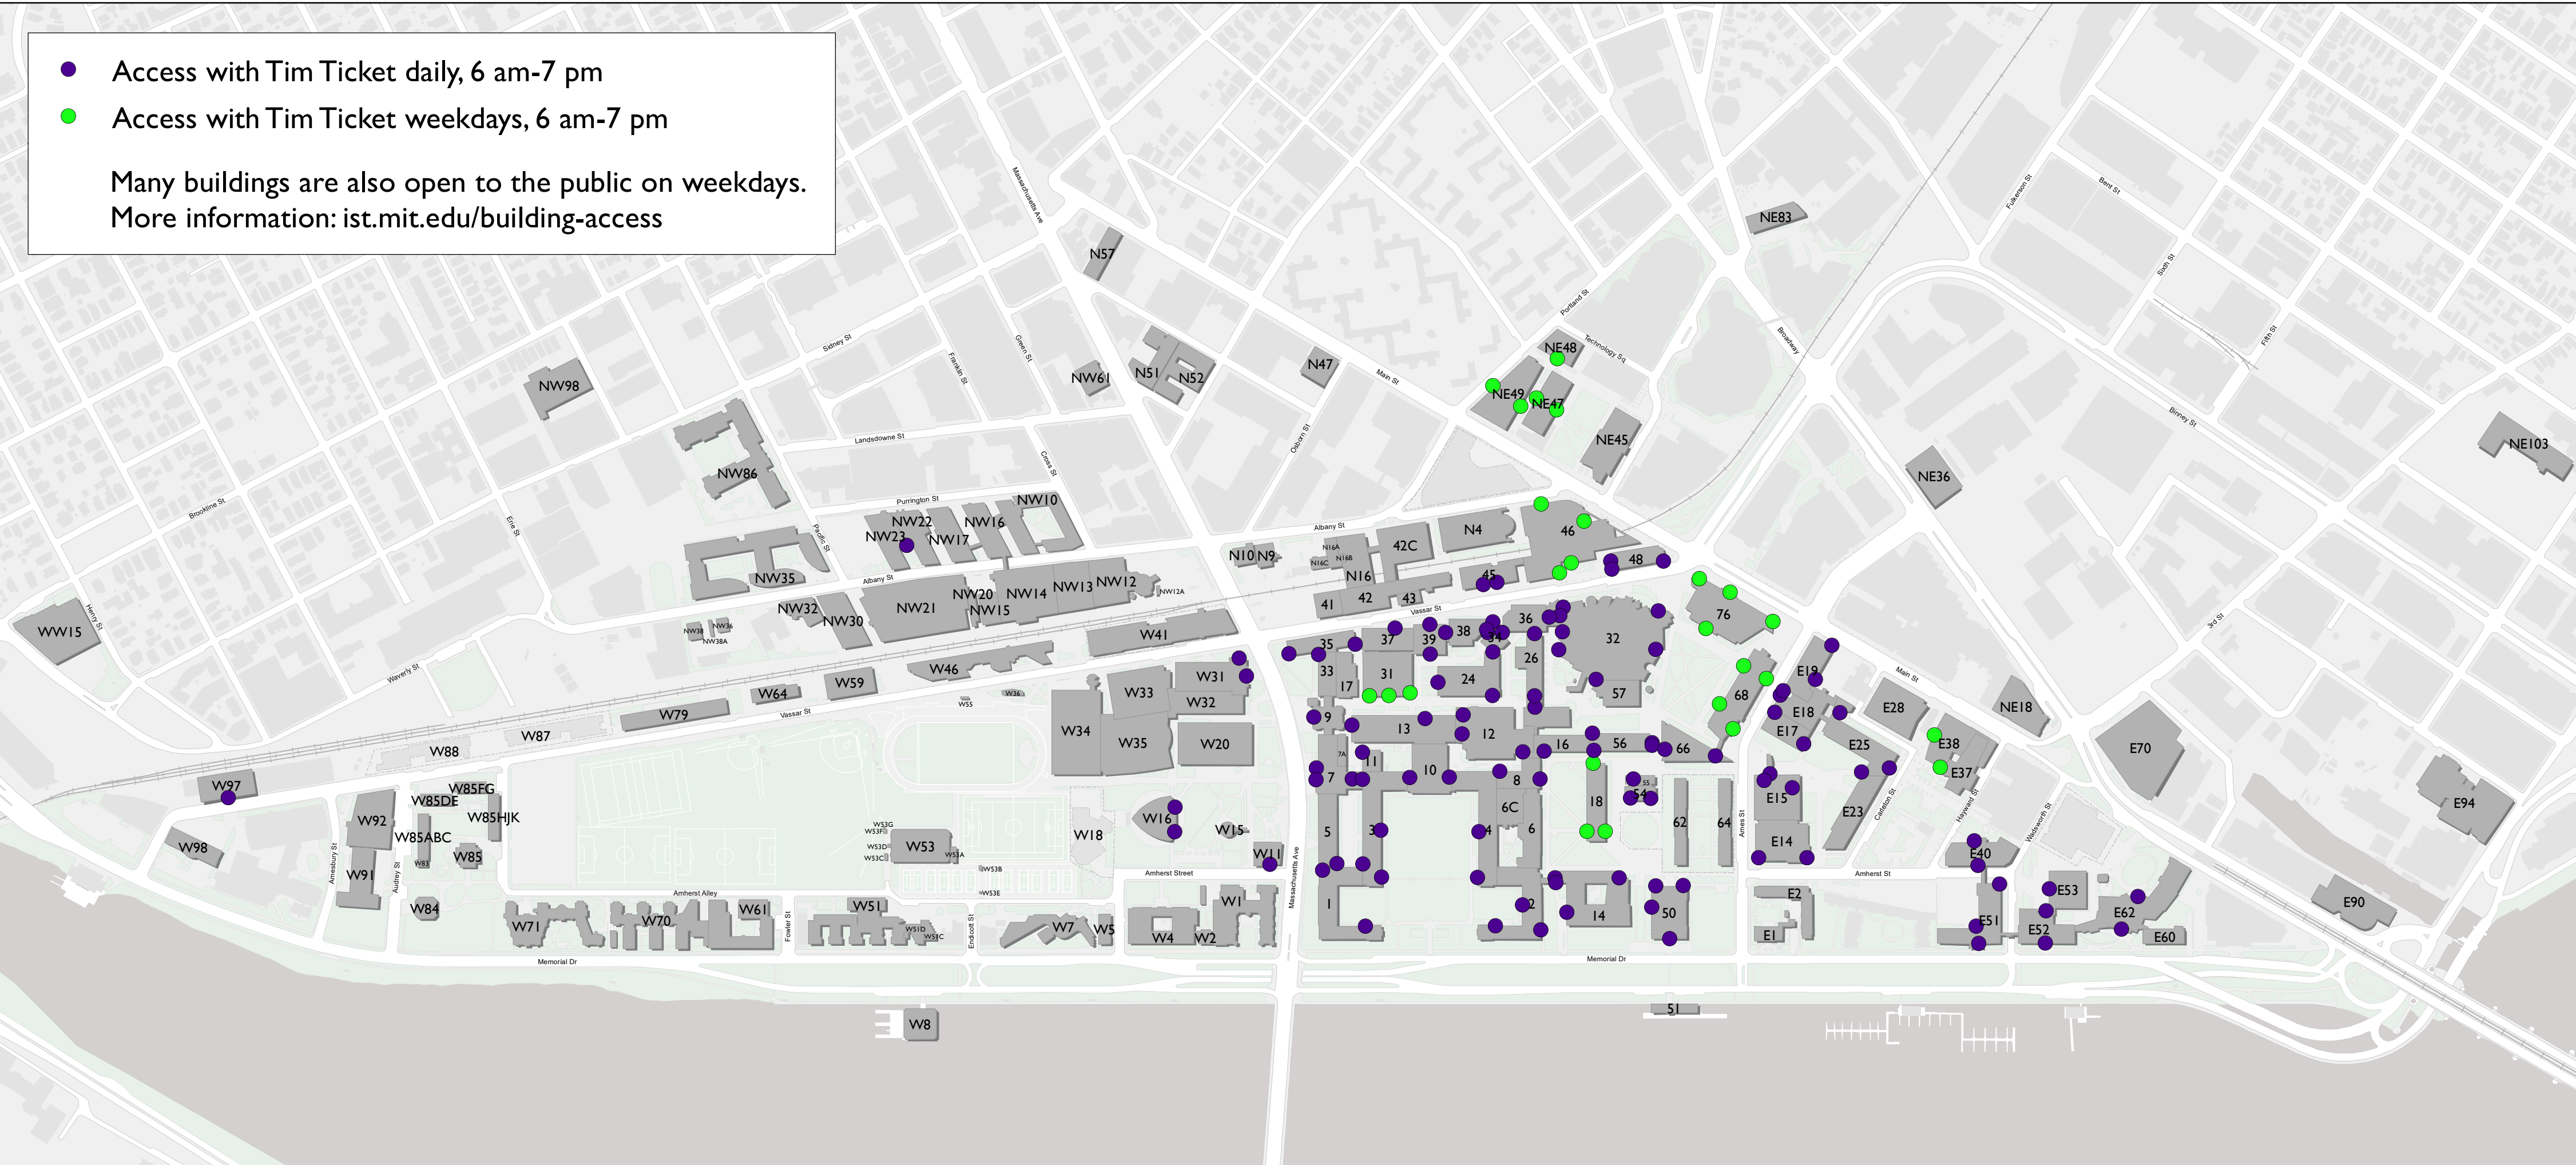

● Access with Tim Ticket daily, 6 am-7 pm

● Access with Tim Ticket weekdays, 6 am-7 pm

Many buildings are also open to the public on weekdays.  
More information: [ist.mit.edu/building-access](http://ist.mit.edu/building-access)

### Tim Ticket Entrances for Visitors

Updated: February 13, 2024  
Basemap: Facility Information Systems (2024)